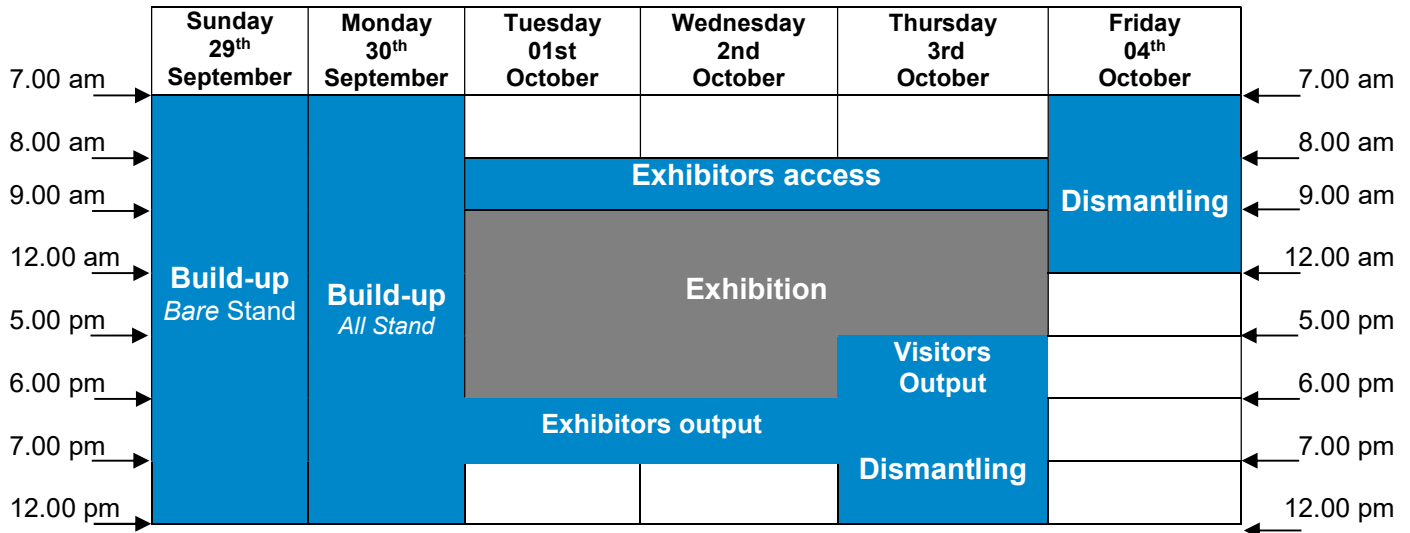

# Exhibition Schedule

## Power supply schedule (intermittent electricity)

## Permanent power supply

From Monday, September 30<sup>th</sup>, 7.00 am to Thursday, October 3<sup>rd</sup> 2019, 6.00 pm

**Reminder:** Power supply is to be ordered online on the website of VIPARIS  
[www.viparis.com/epex](http://www.viparis.com/epex)  
 Sunday, September 29<sup>th</sup> 2019 worksite power switchbox will be available to order to VIPARIS.