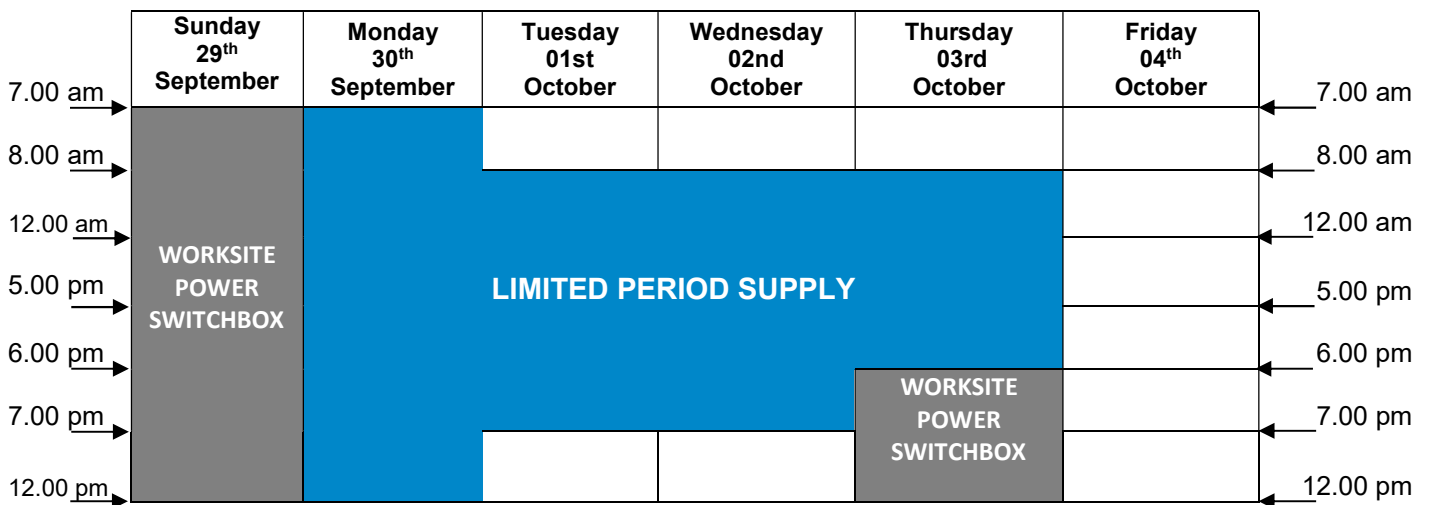

## Power supply schedule (intermittent electricity)